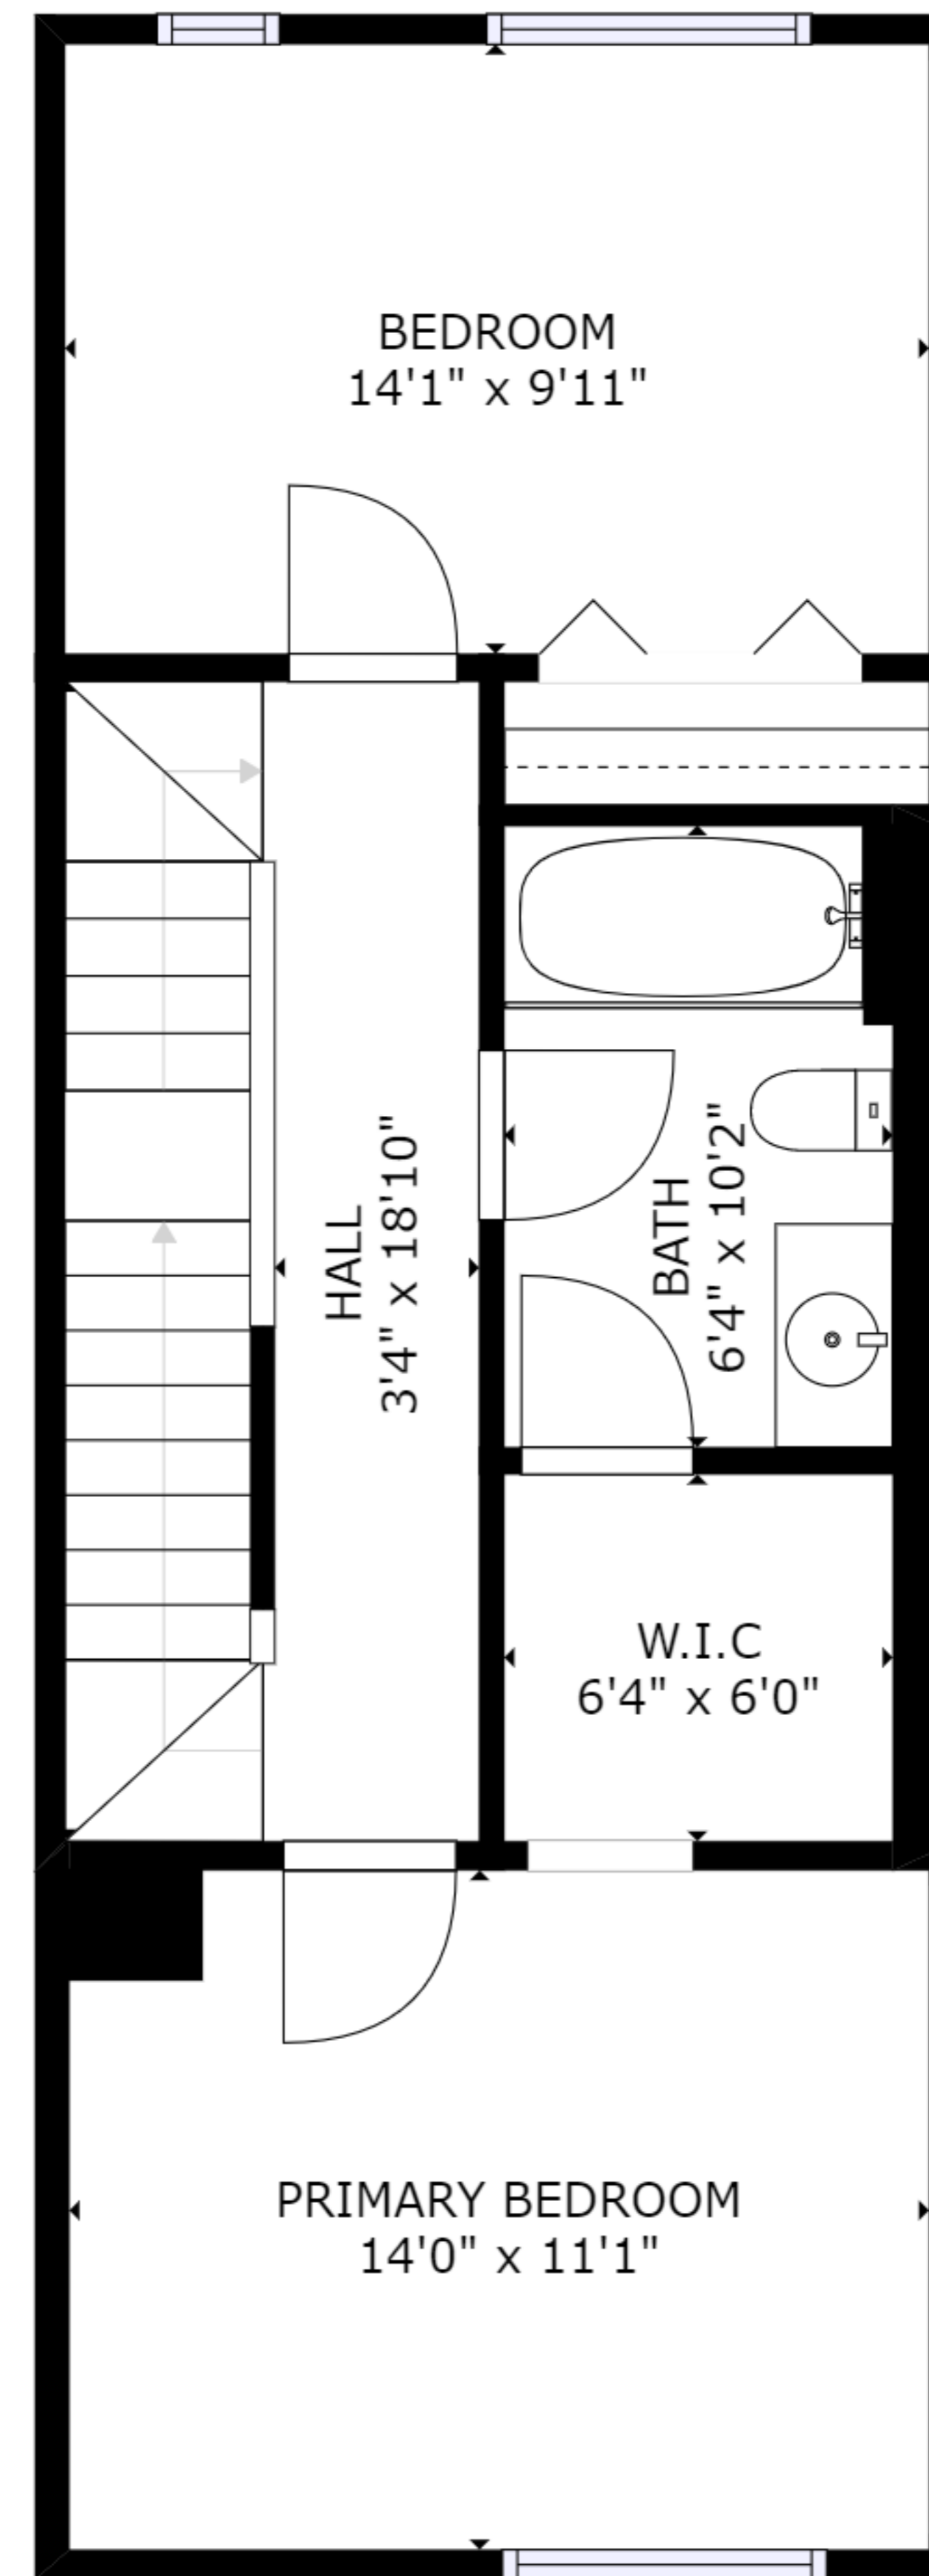

FLOOR 1

FLOOR 2

FLOOR 3

FLOOR 4

GROSS INTERNAL AREA
 FLOOR 1: 305 sq. ft, FLOOR 2: 572 sq. ft
 FLOOR 3: 564 sq. ft, FLOOR 4: 65 sq. ft
 EXCLUDED AREAS: , GARAGE: 260 sq. ft
 DECK: 206 sq. ft
 TOTAL: 1507 sq. ft

SIZES AND DIMENSIONS ARE APPROXIMATE, ACTUAL MAY VARY.