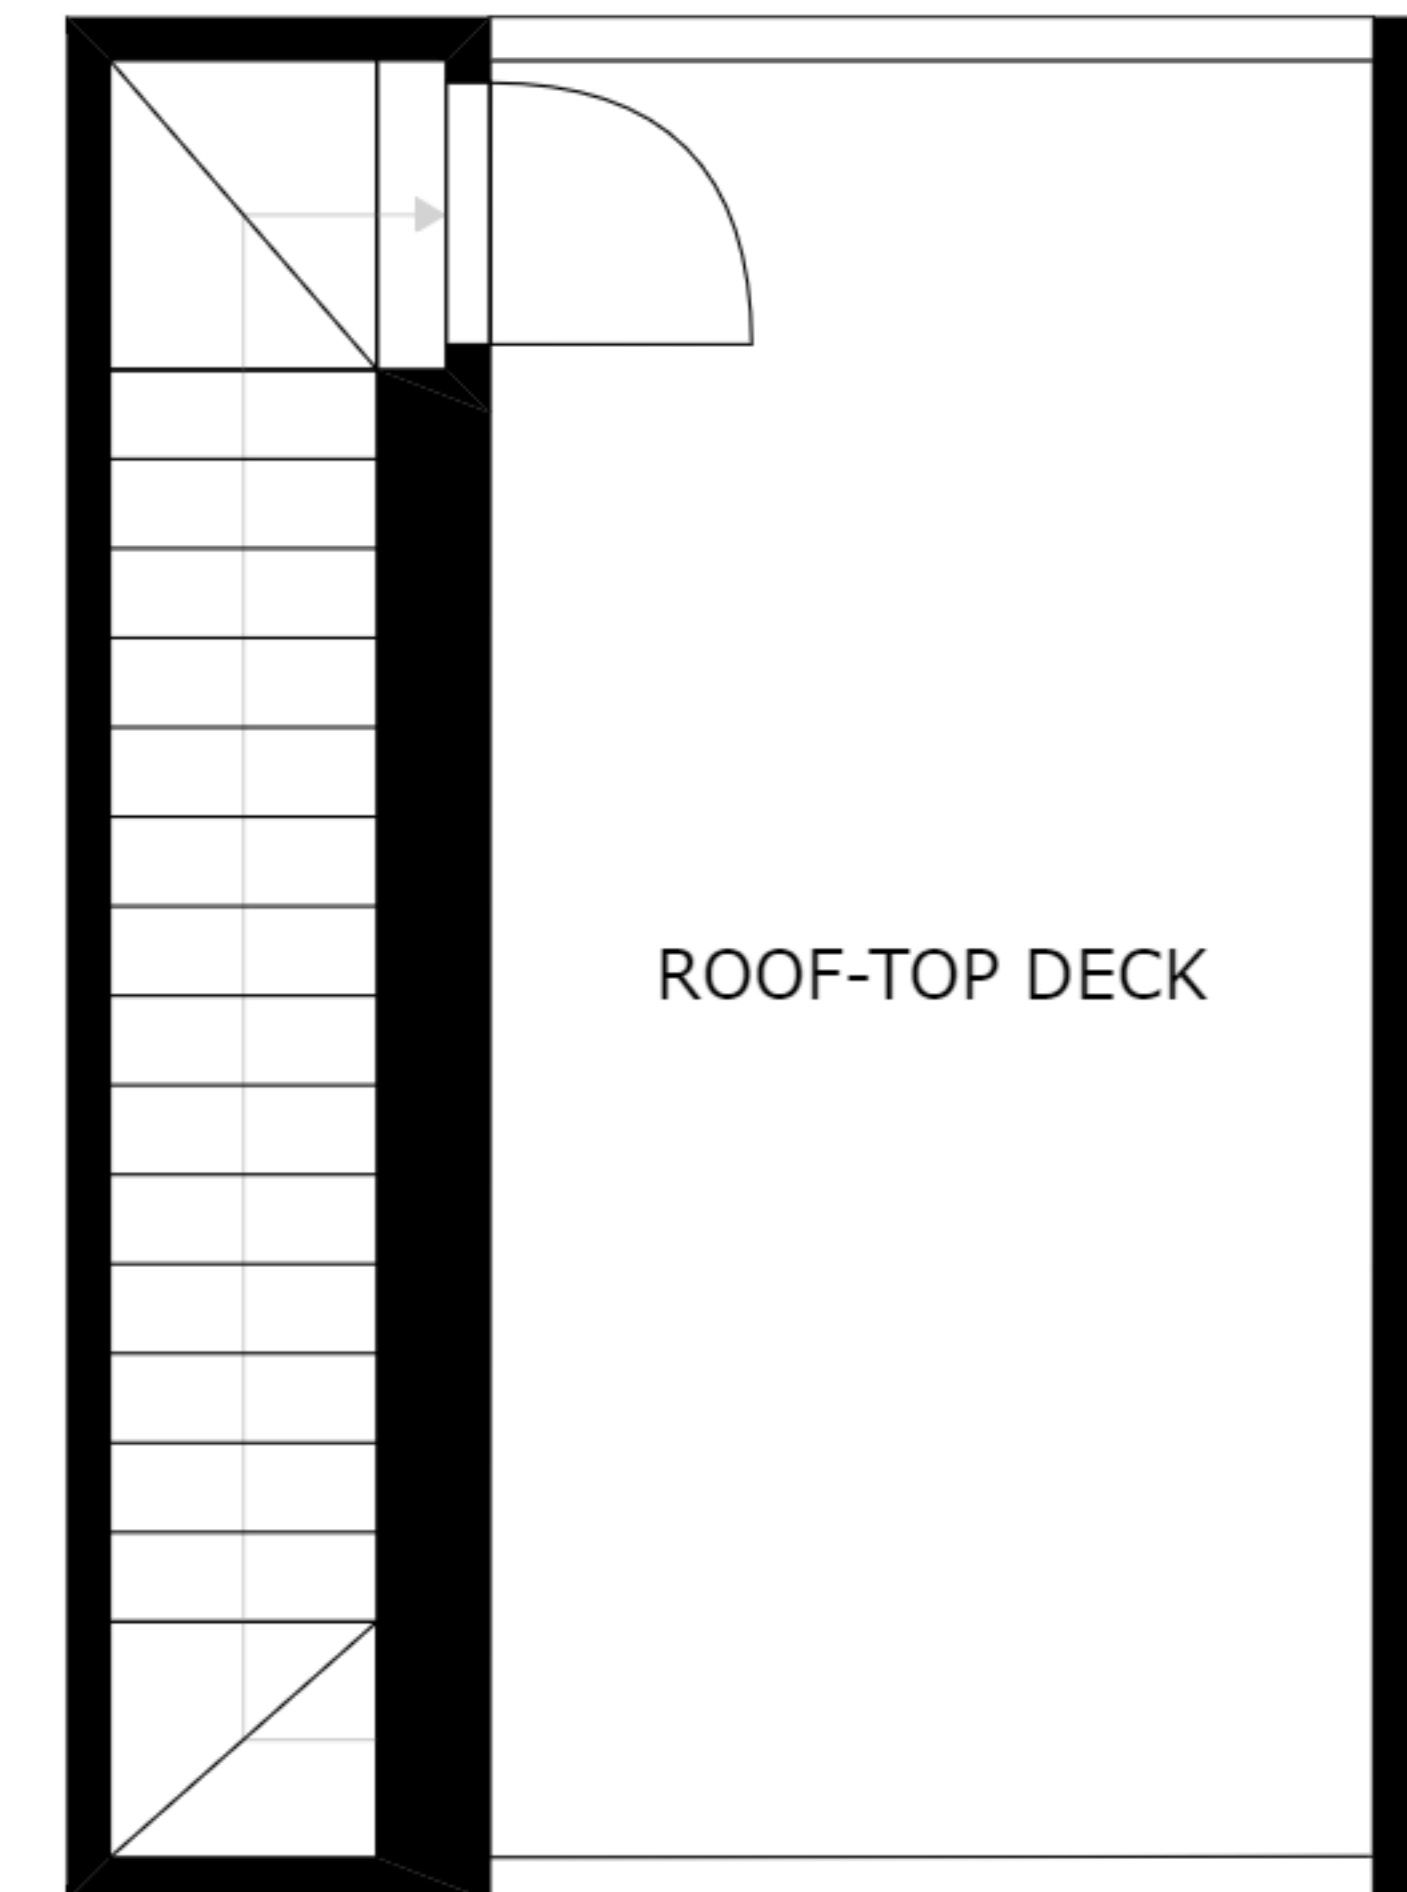

FLOOR 1

FLOOR 2

FLOOR 3

FLOOR 4

GROSS INTERNAL AREA
 FLOOR 1: 305 sq. ft, FLOOR 2: 572 sq. ft
 FLOOR 3: 564 sq. ft, FLOOR 4: 65 sq. ft
 EXCLUDED AREAS: , GARAGE: 260 sq. ft
 DECK: 206 sq. ft
 TOTAL: 1507 sq. ft

SIZES AND DIMENSIONS ARE APPROXIMATE, ACTUAL MAY VARY.