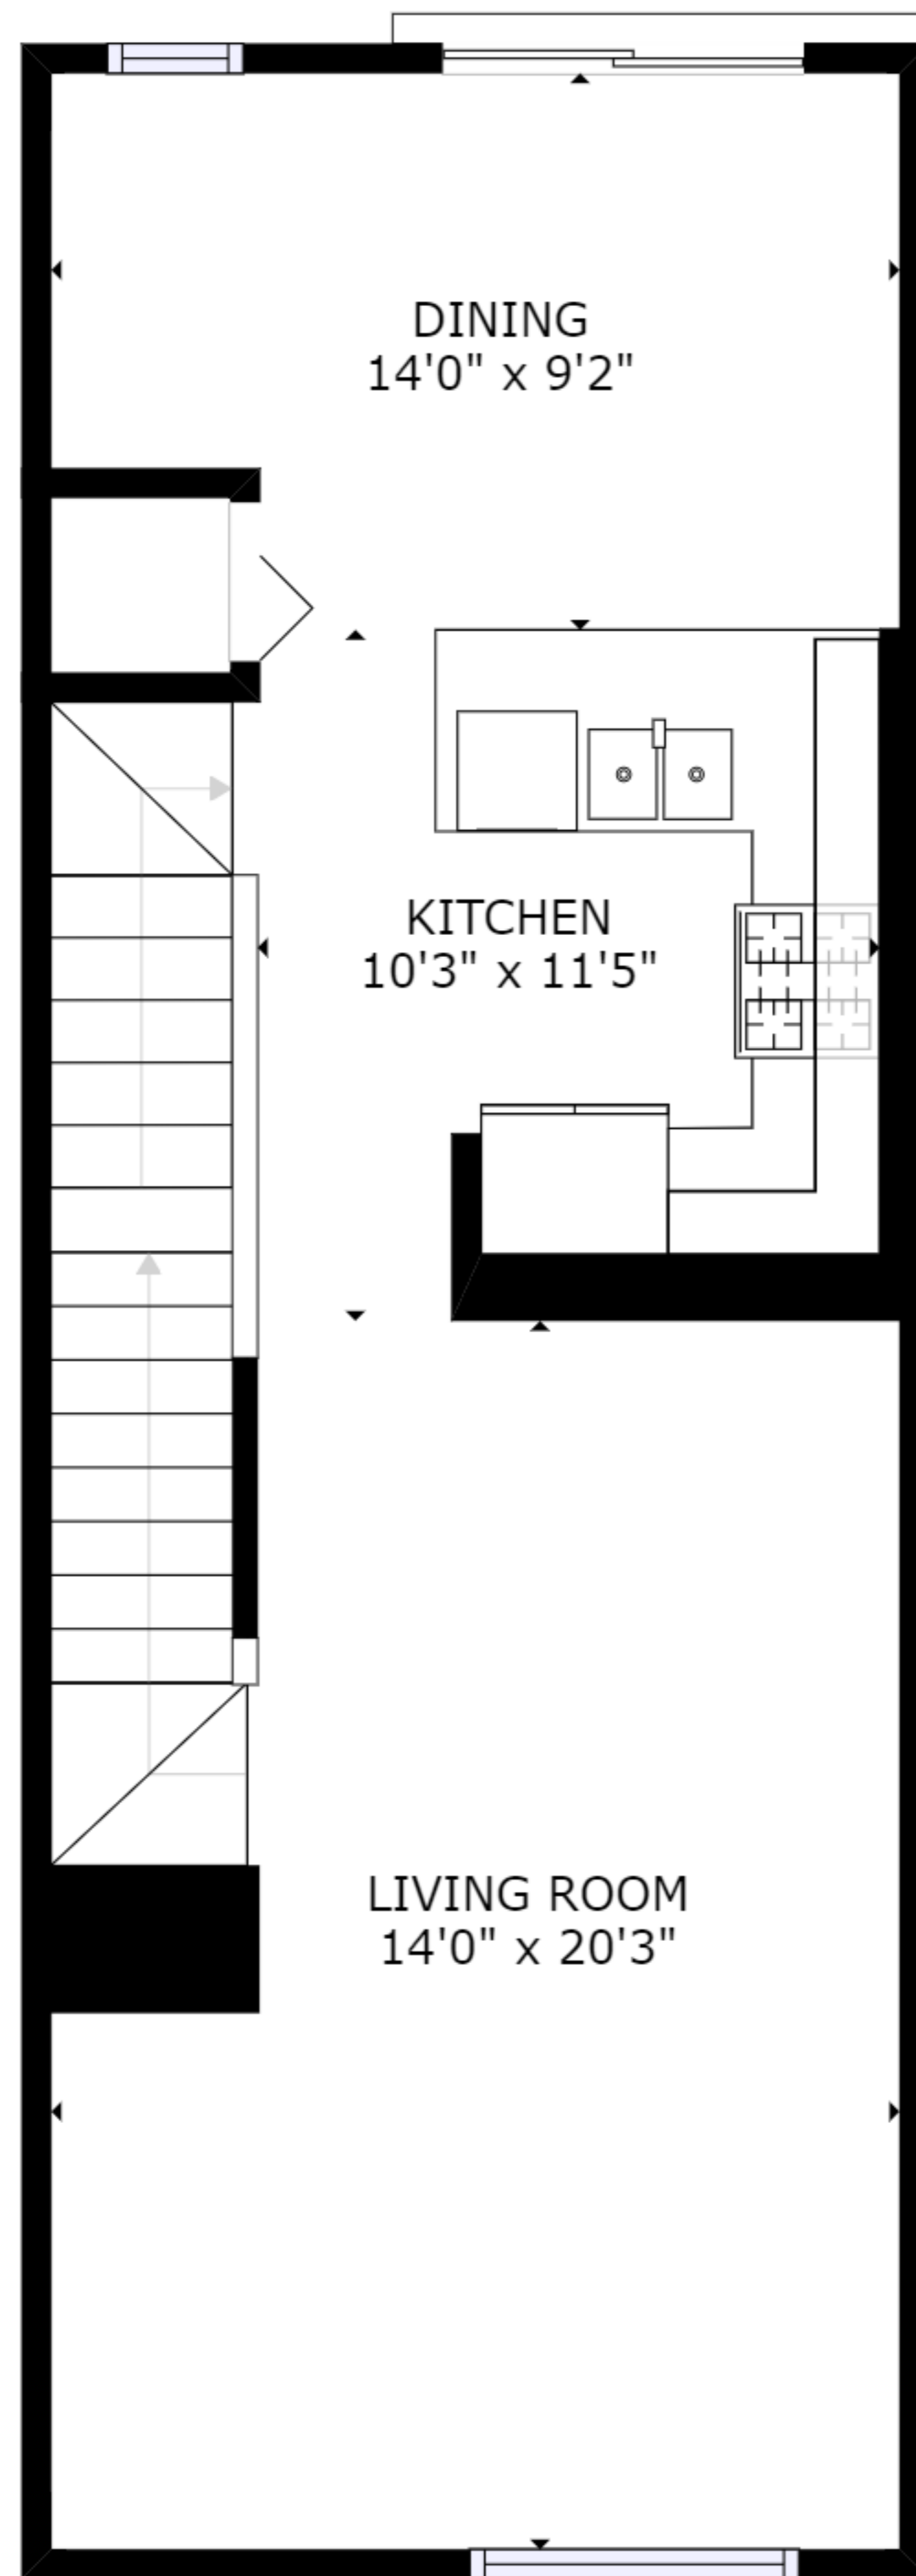

FLOOR 1

FLOOR 2

FLOOR 3

FLOOR 4

GROSS INTERNAL AREA
 FLOOR 1: 305 sq. ft, FLOOR 2: 572 sq. ft
 FLOOR 3: 564 sq. ft, FLOOR 4: 65 sq. ft
 EXCLUDED AREAS: , GARAGE: 260 sq. ft
 DECK: 206 sq. ft
 TOTAL: 1507 sq. ft

SIZES AND DIMENSIONS ARE APPROXIMATE, ACTUAL MAY VARY.